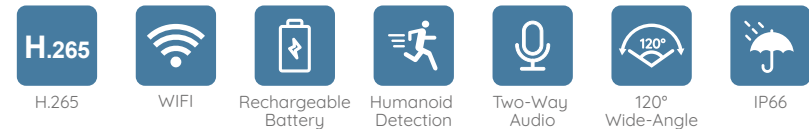

Vitorcam A3+

- 2MP 1080P UltraHD
- PIR Detection
- Battery Powered
- 2-Way Audio
- Color Night Vision
- Solar Panel